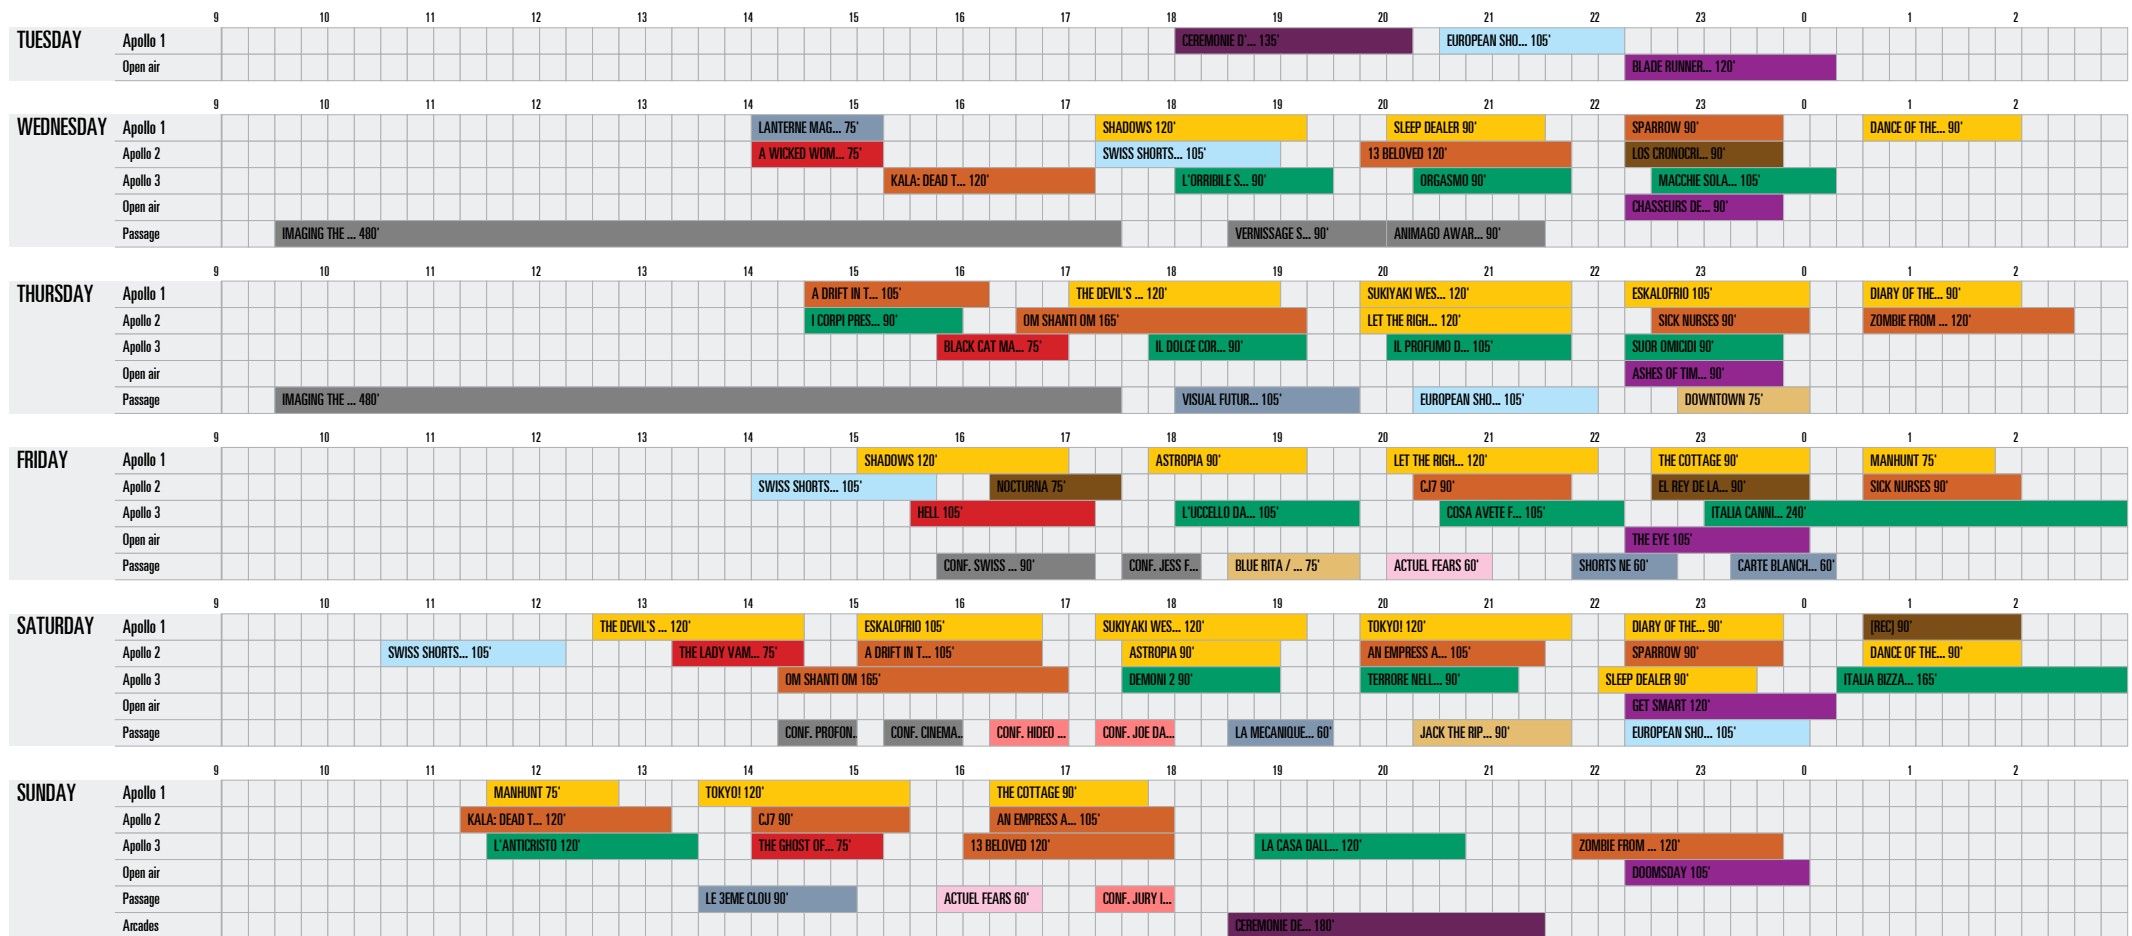

NIFF PROGRAM CHART

[as of the 12 Jun 2008 // changes may occur without notice]

| | | | |
|---------------------------------|-----------------------|------------------------------------|--------------------------|
| international competition | new cinema from asia | swiss short | european short |
| ceremonies | open air | guest | other |
| swiss art video | special screenings | retro Italian Horror and Thrillers | Homage to Nobuo Nakagawa |
| Jess Franco & Erwin C. Dietrich | Spain: Land of Fright | | |